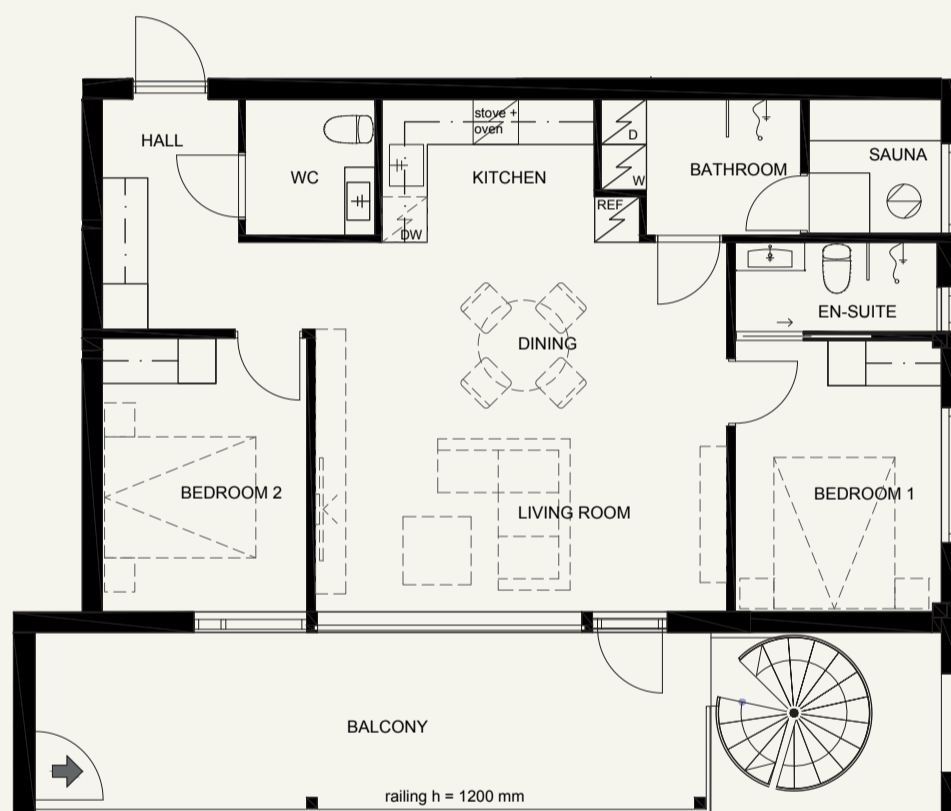

APARTMENT 200

2 BEDROOMS + SAUNA / 75,0 M² / 2ND FLOOR

Changes possible.
The builder reserves the right
to make alterations to all plans.

December 12, 2023

Scale 1:100