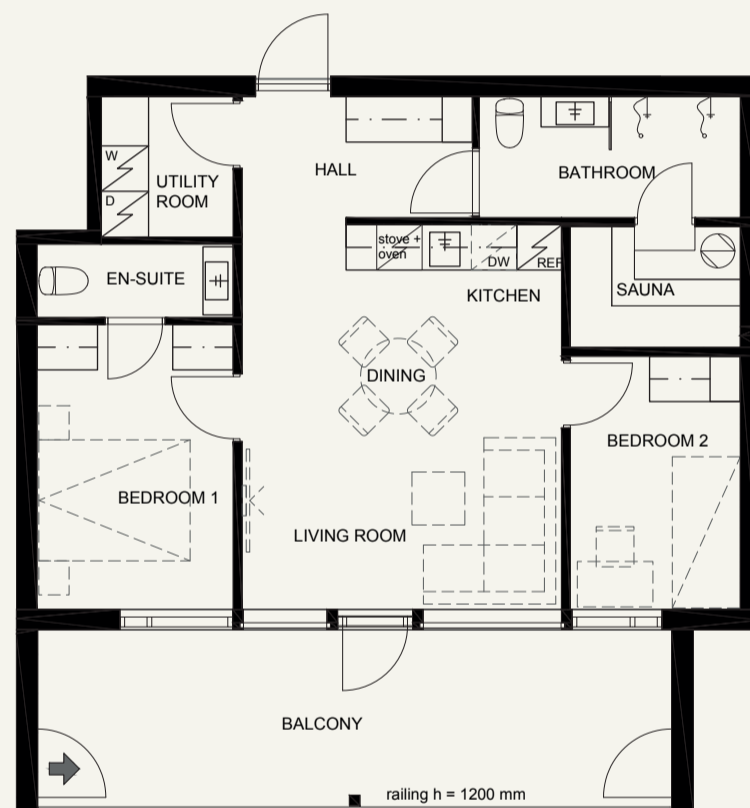

APARTMENT 202

2 BEDROOMS + SAUNA / 61,5 M² / 2ND FLOOR

Changes possible.
The builder reserves the right
to make alterations to all plans.

December 12, 2023

Scale 1:100