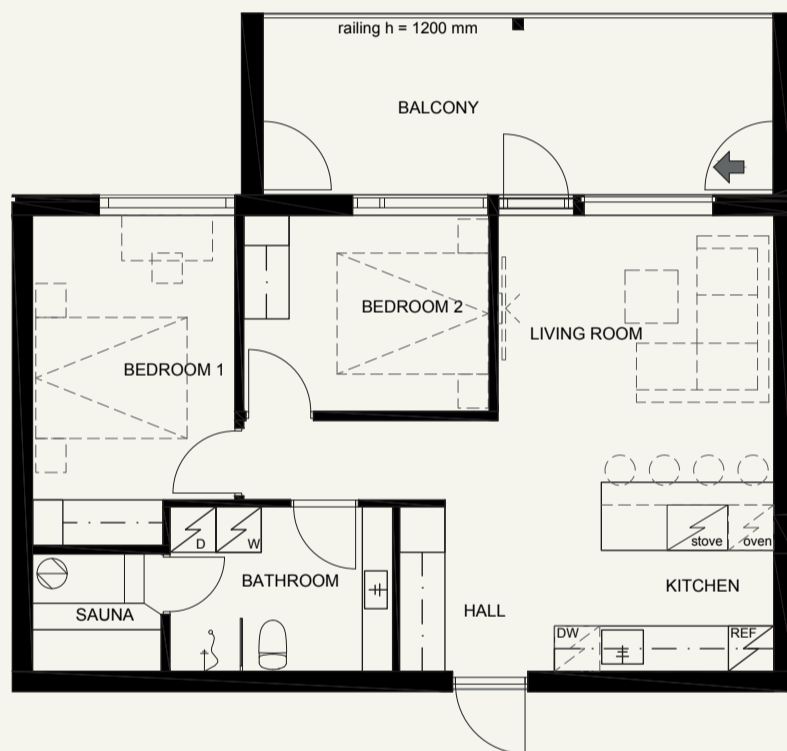

APARTMENT 203

2 BEDROOMS + SAUNA / 59,0 M² / 2ND FLOOR

Changes possible.
The builder reserves the right
to make alterations to all plans.

December 12, 2023

Scale 1:100