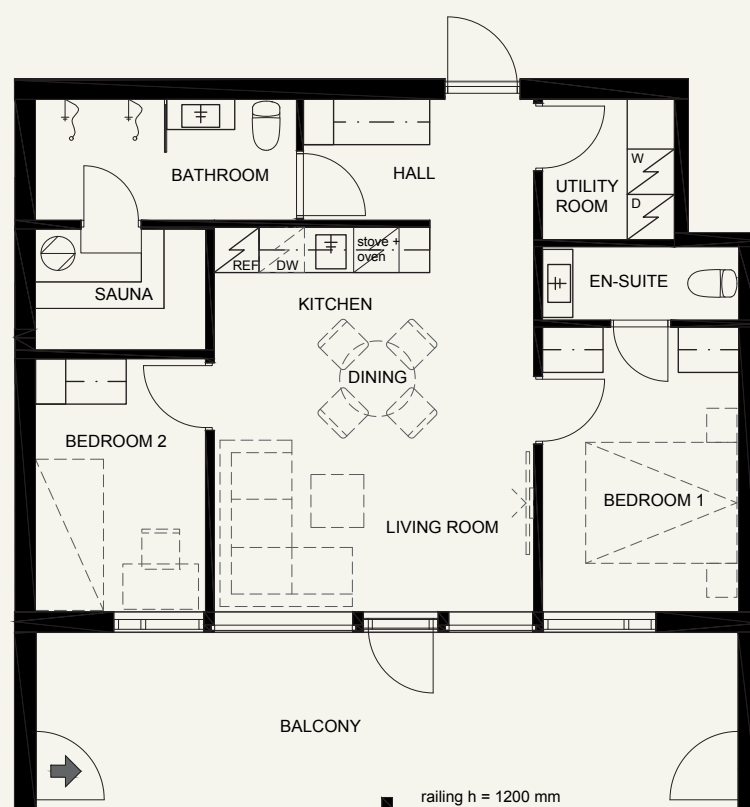

APARTMENT 204

2 BEDROOMS + SAUNA / 61,5 M² / 2ND FLOOR

Changes possible.
The builder reserves the right
to make alterations to all plans.

December 12, 2023

Scale 1:100