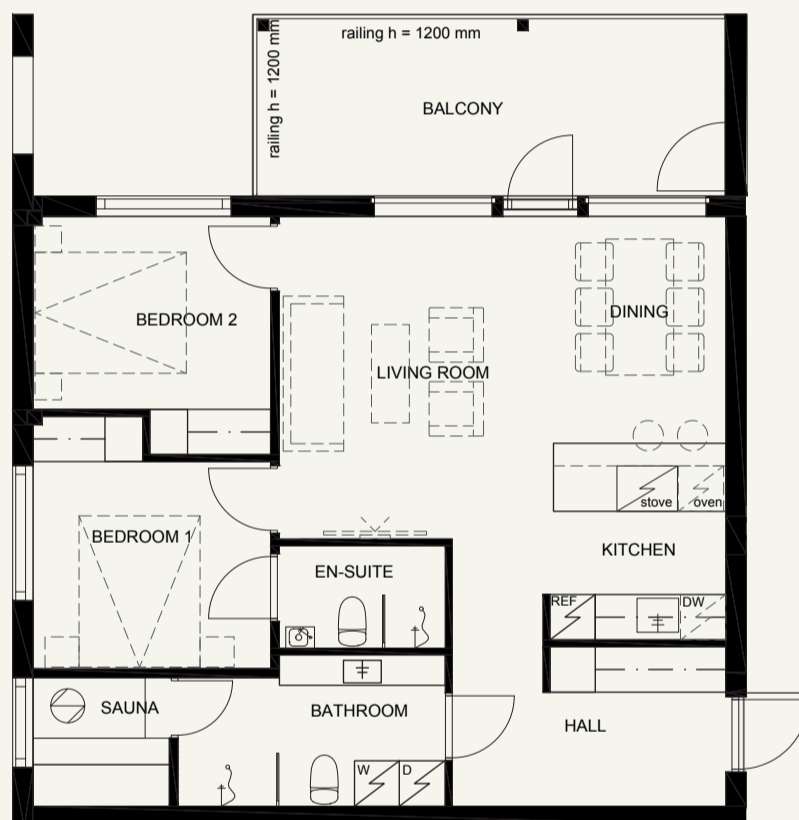

APARTMENT 207

2 BEDROOMS + SAUNA / 71,5 M² / 2ND FLOOR

Changes possible.
The builder reserves the right
to make alterations to all plans.

December 12, 2023

Scale 1:100