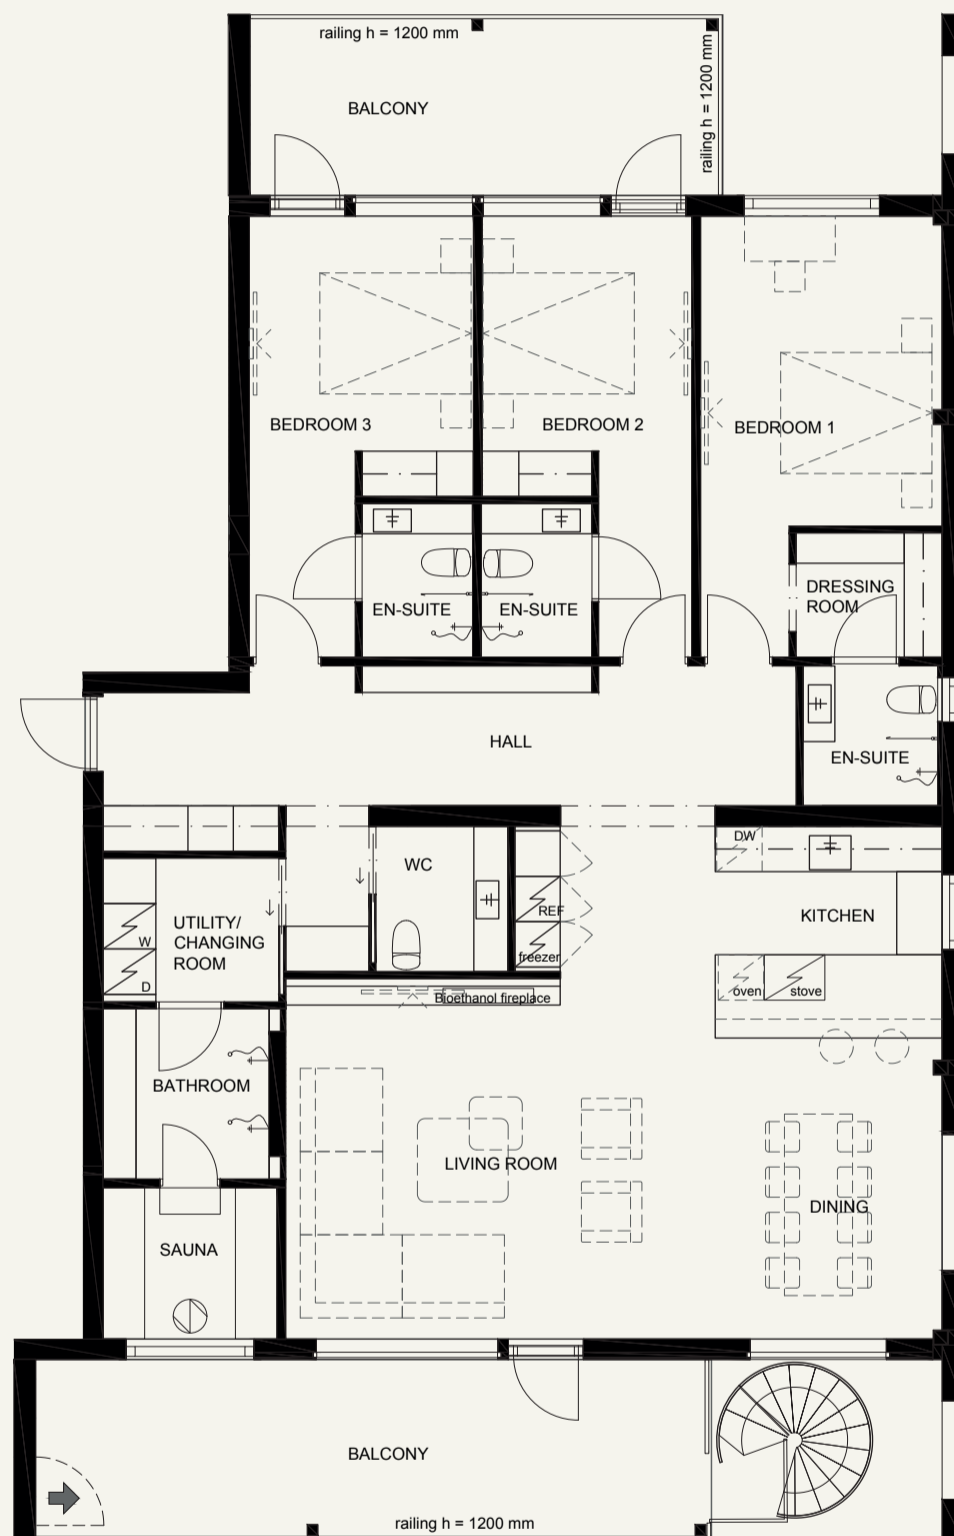

APARTMENT 300

3 BEDROOMS + 4 BATHROOMS + SAUNA / 151,0 M² / 3RD FLOOR

Changes possible.
The builder reserves the right
to make alterations to all plans.

December 12, 2023

Scale 1:100