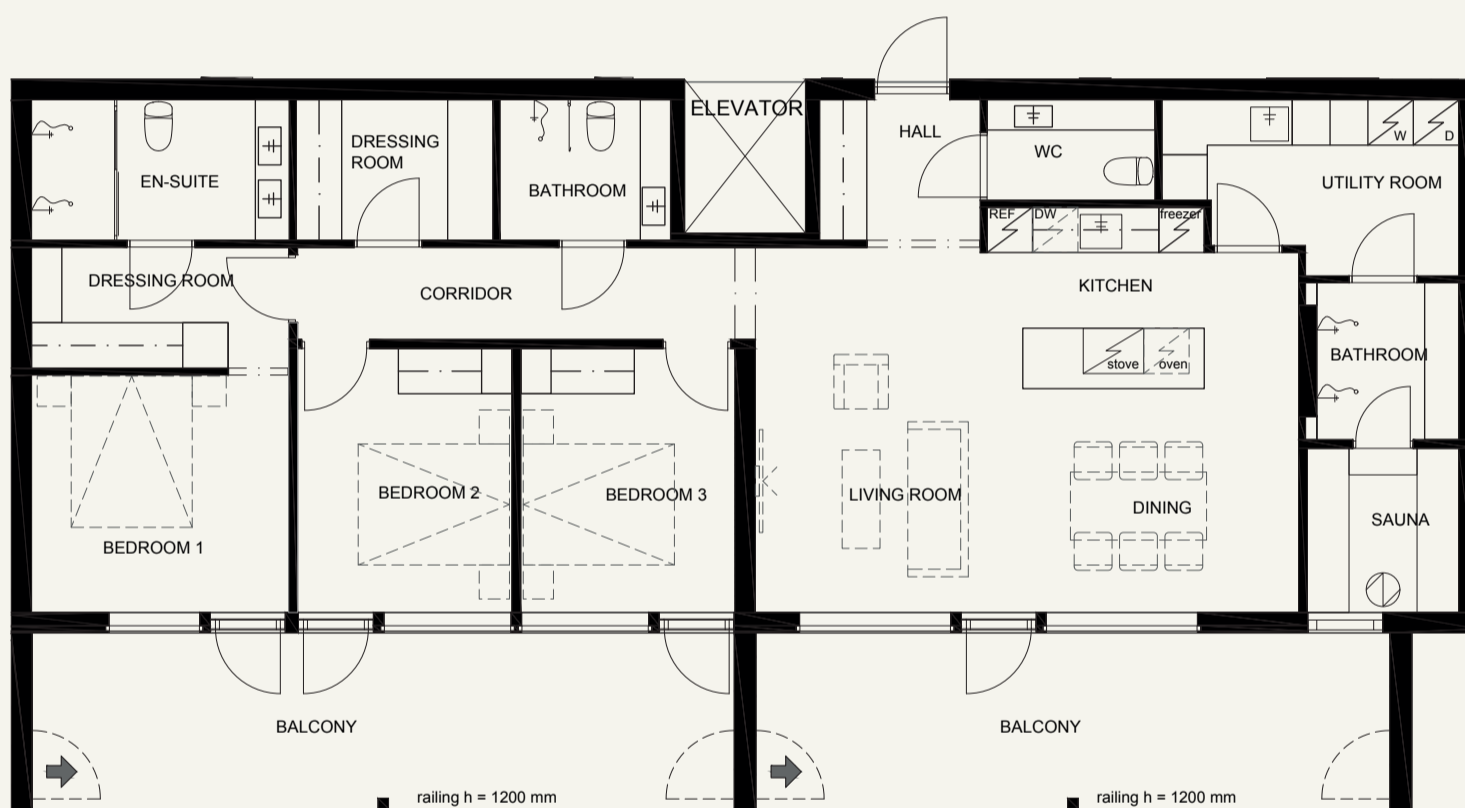

APARTMENT 302

3 BEDROOMS + 3 BATHROOMS + SAUNA / 123,0 M² / 3RD FLOOR

Changes possible.
The builder reserves the right
to make alterations to all plans.

December 12, 2023

Scale 1:100